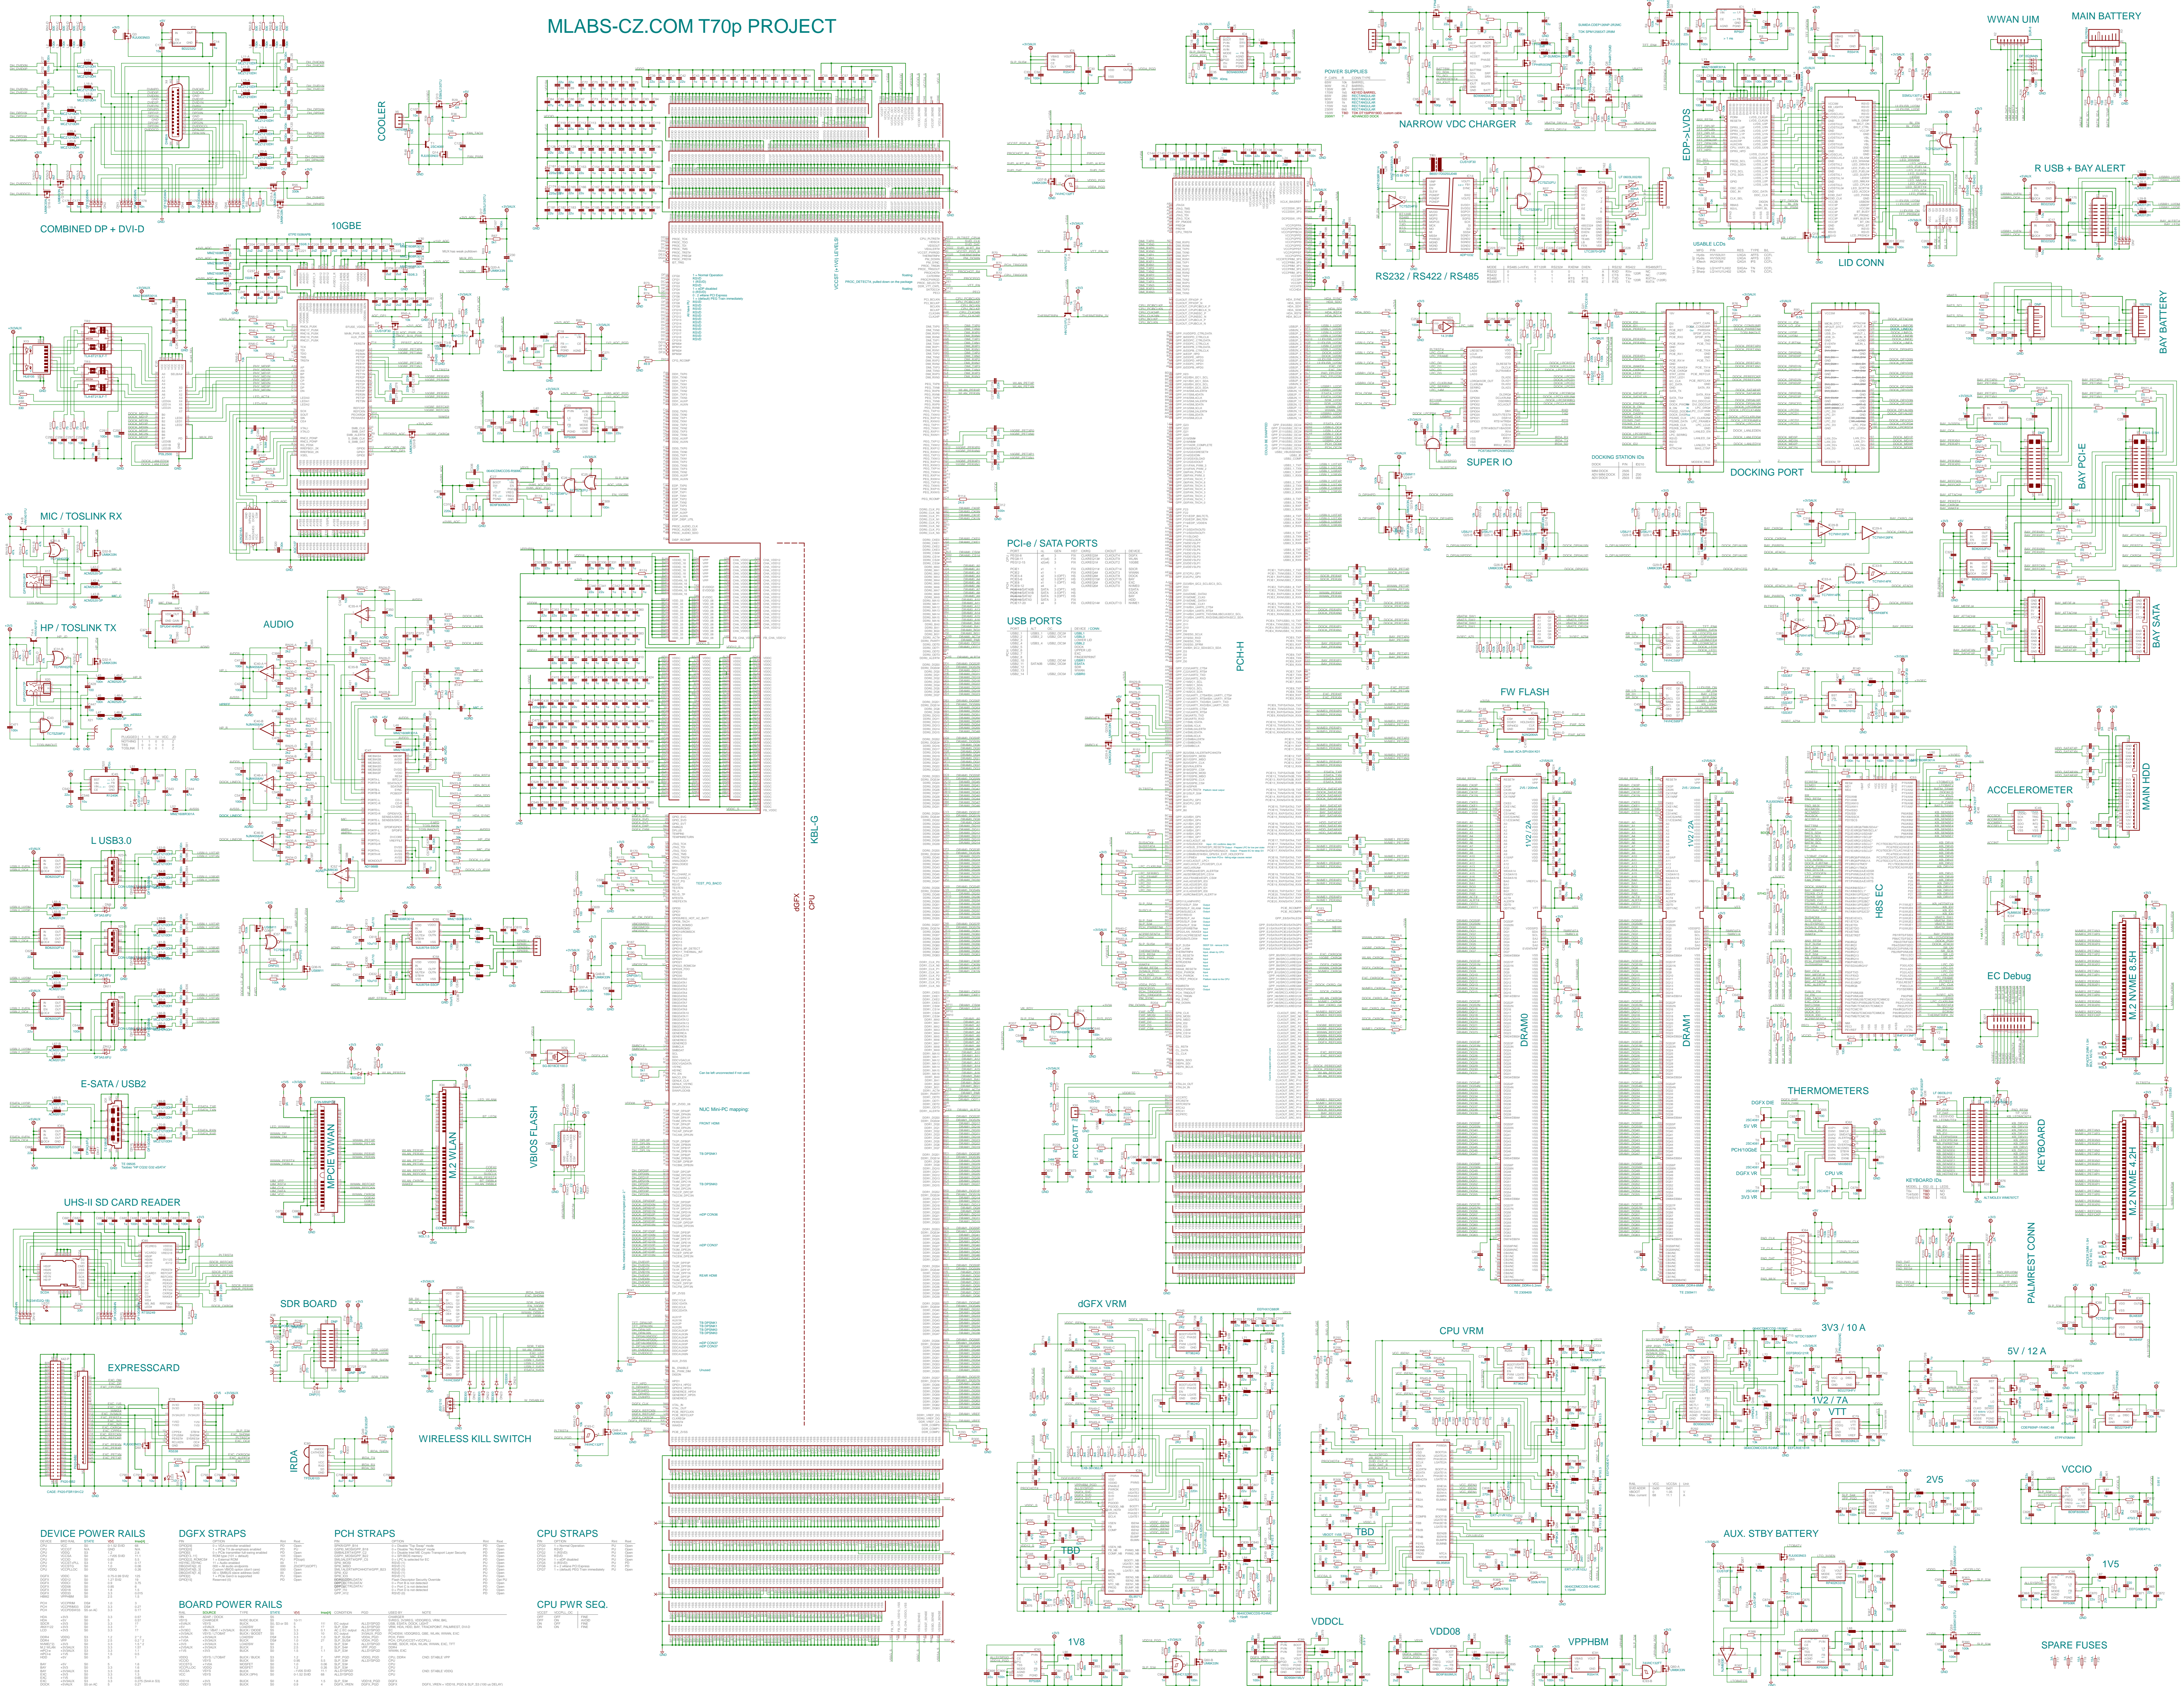

MLABS-CZ.COM T70p PROJECT

DEVICE POWER RAILS	DGFX STRAPS	PCH STRAPS
1V8	1V8	1V8
1V5	1V5	1V5
3V3	3V3	3V3
5V	5V	5V
12V	12V	12V
...	...	...

BOARD POWER RAILS	CPU STRAPS	CPU PWR SEQ.
1V8	1V8	1V8
1V5	1V5	1V5
3V3	3V3	3V3
5V	5V	5V
12V	12V	12V
...	...	...